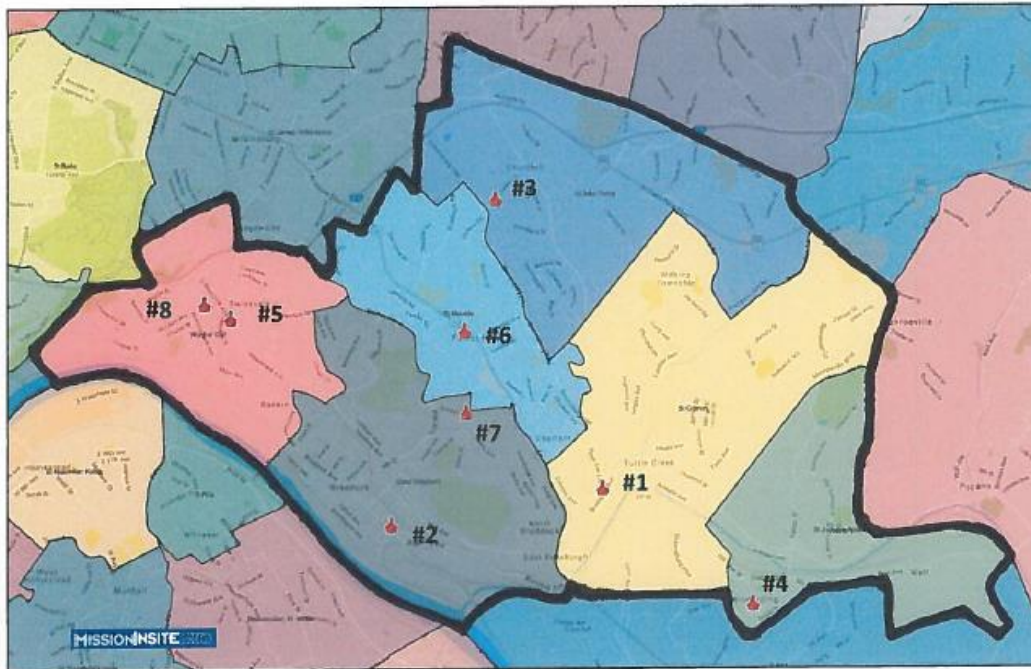

ON MISSION FOR
THE
CHURCH
ALIVE!

East Hills

DRAFT Parish Grouping #214

Parish Grouping

- St. Colman
- Good Shepherd
- St. John Fisher
- St. Jude the Apostle
- Madonna del Castello
- St. Maurice
- Word of God

- 3,700 weekly Mass goers in 2016
- Campuses:
 - Current 8
 - Proposed 3
- Priests assigned:
 - Current 5.5
 - 2018 4
 - By 2025 2

ON MISSION FOR
THE
CHURCH
ALIVE!

DRAFT Parish Grouping #214 MAP

brings together the parishes of St. Colman, Good Shepherd, St. John Fisher, St. Jude the Apostle, Madonna del Castello, St. Maurice and Word of God

Listing of Campuses (The different colors show the current parish territories.)

1. St. Colman
100 Triboro Avenue, Turtle Creek, PA 15146
2. Good Shepherd (Good Shepherd Parish)
Braddock Avenue at Frazier Street, Braddock, PA 15104
3. St. John Fisher
33 Lewin Lane, Pittsburgh, PA 15235
4. St. Jude the Apostle
405 Westinghouse Avenue, Wilmerding, PA 15148
5. Madonna del Castello
2021 S. Braddock Avenue, Pittsburgh PA 15218
6. St. Maurice
2001 Ardmore Boulevard, Pittsburgh, PA 15221
7. Sacred Heart (Good Shepherd Parish)
1600 Brinton Road, Pittsburgh, PA 15221
8. Word of God
7446 McClure Avenue, Pittsburgh, PA 15218